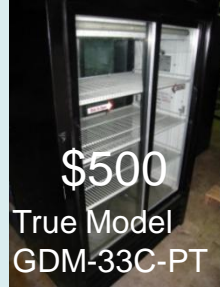

**NEW COOLERS STARTING FROM \$375**

**COOLERS STARTING FROM \$400**

Pop Coolers  
 Sliding & Swing Door

**1, 2 & 3-Door Available**

**\$300**  
 QBD Model DC7

**\$400**  
 QBD Model DC10

**\$500**  
 True Model GDM-33C-PT

**\$600**  
 QBD Model DC40

**\$1200**  
 QBD Model DC60

Frozen Food & Ice  
 Cream Freezer

**Various Sizes : Sliding Top or Open Reach-In Available**  
**NEW FREEZERS STARTING FROM \$800**

Open Refrigerated Display  
 For all your needs

## Supermarket Equipment – Stock Items

New Refrigerated Display  
Cases **\$1995**

NEW 2-Door Glass Door  
Freezer **\$3500**

**\$450 NEW**

Foodservice  
Equipment

**3-Compartment Sink**

**INVENTORY  
SALE!!**