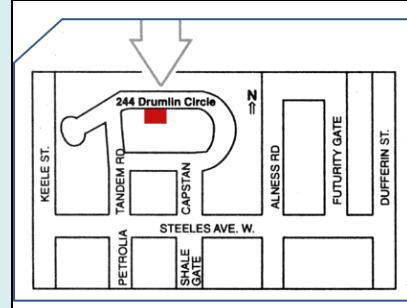

# CONCORD

STORE EQUIPMENT INC.

(416) 630-5222 or (905) 738-0574  
**Come visit our giant showroom!**

**Location: 244 Drumlin Circle**  
 (Keele St. & Steeles Ave. West)  
 One set of lights east of Keele St.